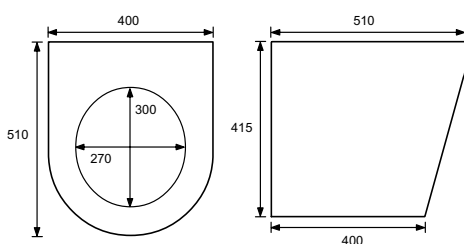

This product is best used in conjunction with our other custodial products. The diagram above shows a typical safe cell installation, showing WC Flushvalve, Control System and Custodial Basin.

Dimensions*