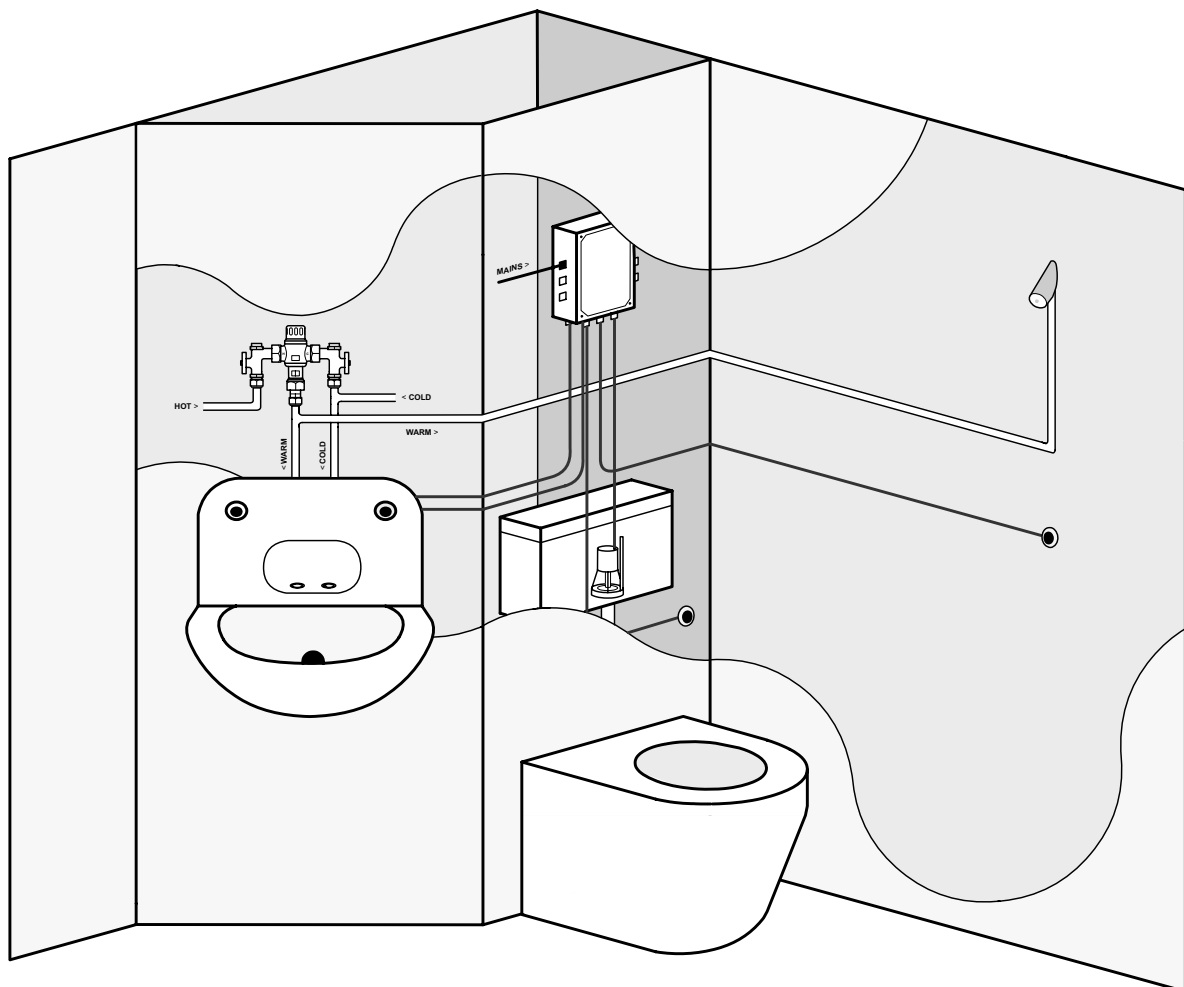

WC Pan Features

- Moulded Resin Toilet Seat to Reduce Vandalism
- Anti-Ligature Design
- Rimless and Anti-Splash
- Un-Breakable
- Hygienic, Non-Porous Surface
- Large Trap to Reduce Blockages

Typical Installation

This product is best used in conjunction with our other custodial products. The diagram above shows a typical safe cell installation, showing WC Flushvalve, Control System and Custodial Basin.

Dimensions*

...through un-breakable design

Safe En-Suite (Including Shower)

Ref: D800/ENSUITE/SH

En-Suite Package Includes:

- Anti-Ligature Custodial WC Pan (Un-Breakable) D800/WCP
- Anti-Ligature Custodial Wash Basin with Backplate (Warm and Cold Water) (Category A Un-Breakable) D800/WB/A
- Anti-Ligature Custodial Wash Basin with Backplate (Warm and Cold Water) (Category B Vandal Resistant) D800/WB/B
- Custodial Washroom Control System D107
- WC Flushvalve D101/A
- Concealed Cistern Kit D811/KIT
- TMV Thermostatic Mixing Valve D214/TMV3/4
- Anti-Ligature Showerhead (Pre-set Warm Water) D173/AL/35
- 1 Anti-Vandal WC Sensor for Flushvalve D102/AV
- 1 Anti-Vandal Shower Sensor for Showerhead D102/AV/SH