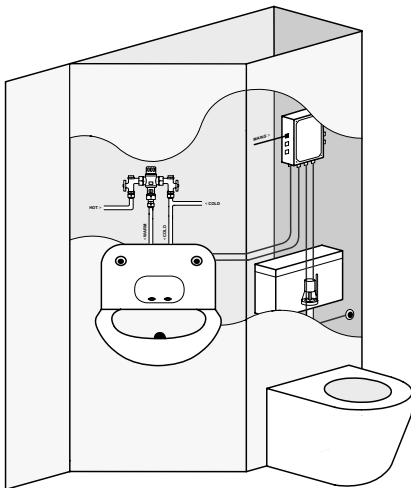

Anti-Vandal, Anti-Ligature Custodial Basin

Basin Features

- Anti-Shatter Moulded Resin
- Anti-Ligature Design
- Built-In Water Spouts
- Optional Back Plate
- Moulded Soap Shelves
- Rear Entry Waste Outlet
- Secure Wall Mount Fixings (Included)

Extra Requirements

- DVS Control System and Sensors (To manage lock-outs and run times etc - not included)

D800/WB
Custodial Basin

D107
Washroom Control System

Dimensions

Front View

Anti-Vandal, Anti-Ligature, Rimless Custodial WC Pan

WC Pan Features

- Moulded Resin Toilet Seat to Reduce Vandalism
- Anti-Ligature Design
- Rimless and Anti-Splash
- Un-Breakable
- Hygienic, Non-Porous Surface
- Large Trap to Reduce Blockages

Typical Installation

This product is best used in conjunction with our other custodial products. The diagram above shows a typical safe cell installation, showing WC Flushvalve, Control System and Custodial Basin.

Dimensions*