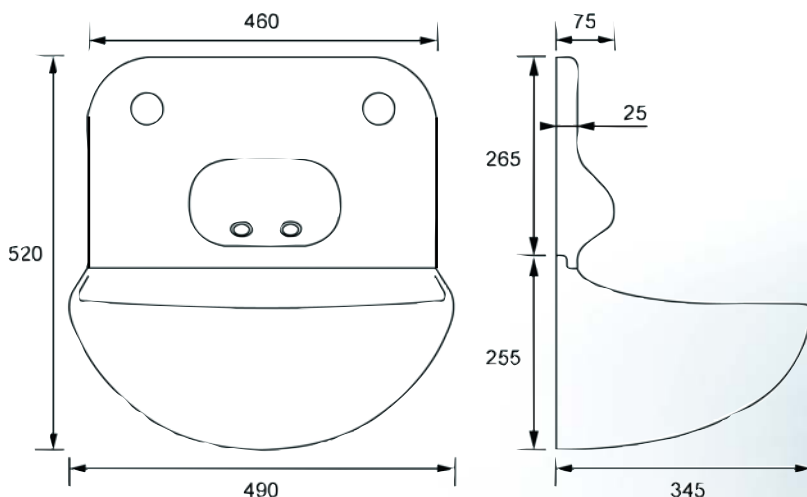

Extra Requirements

- DVS Control System and Sensors (To manage lock-outs and run times etc - not included)

D800/WB
Custodial Basin

D107
Washroom Control System

Dimensions

Front View

Anti-Vandal, Anti-Ligature, Rimless Custodial WC Pan