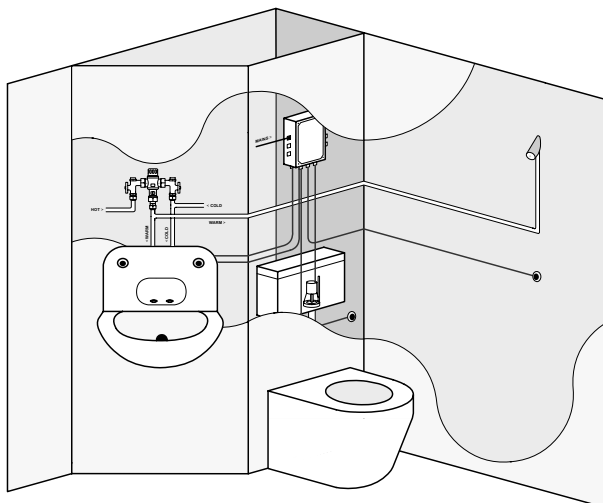

Washroom Control System

The Washroom Control System has been specially designed to meet the requirements of the modern day prison and police cell. Dart Valley Systems offer individual controls for taps, showers or W.C. flushing however, the Washroom Control System offers an outstanding value for money all encompassed control package.

The Control System is capable of managing 'W.C. Flushing' (working with DVS WC Flushvalve), 'Hot and Cold Tap Control', 'Shower Control' and a 'Call-Out Button' for manual or computer interfacing,

All of the above controls have the built in option of 'Lock-Out', to limit the amount of operations in each period of adjustable run times.

Typical Installation

This product is best used with the DVS moulded resin 'Wash Basin' with in-built spouts and no-touch sensors (sensors not included).

D800/WB
Wash Basin with
In-Built Spouts

Basin Features

- Anti-Shatter Moulded Resin
- Anti-Ligature Design
- Built-In Water Spouts (Inc.)
- Optional Back Plate
- Moulded Soap Shelves
- Rear Entry Waste Outlet
- Secure Wall Mount Fixings

D107
Washroom Control System