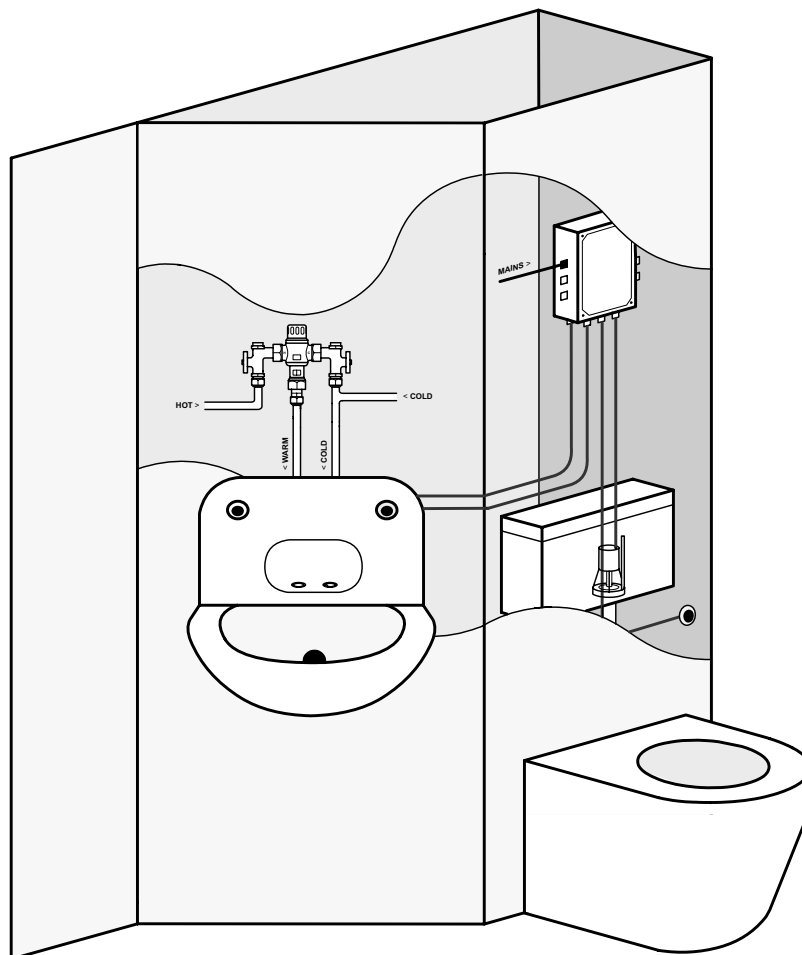

Safe En-Suite (Excluding Shower)

Ref: D800/ENSUITE

En-Suite Package Includes:

- Anti-Ligature Custodial WC Pan (Un-Breakable)
- Anti-Ligature Custodial Wash Basin with Backplate (Warm and Cold Water) (Category A Un-Breakable)
- Anti-Ligature Custodial Wash Basin with Backplate (Warm and Cold Water) (Category B Vandal Resistant)
- Custodial Washroom Control System
- WC Flushvalve
- Concealed Cistern Kit
- TMV Thermostatic Mixing Valve
- 1 Anti-Vandal WC Sensor for Flushvalve

D800/WCP
D800/WB/A
D800/WB/B
D107
D101/A
D811/KIT
D214/TMV3/4
D102/AV